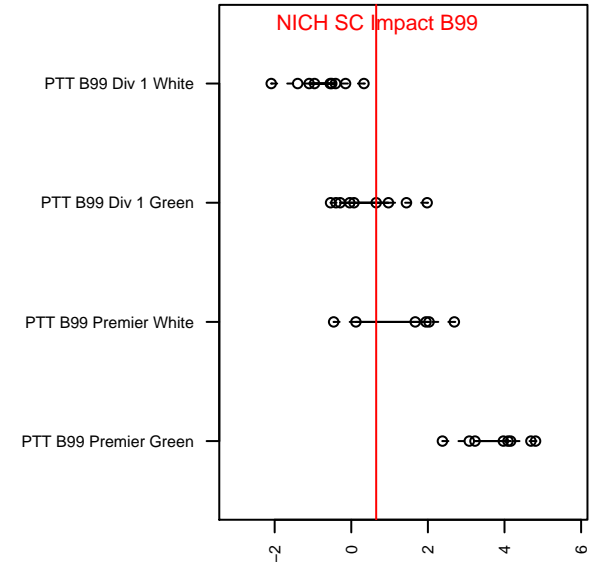

**attack and defense rating
relative to others at age
and all opponents in last 13 months**